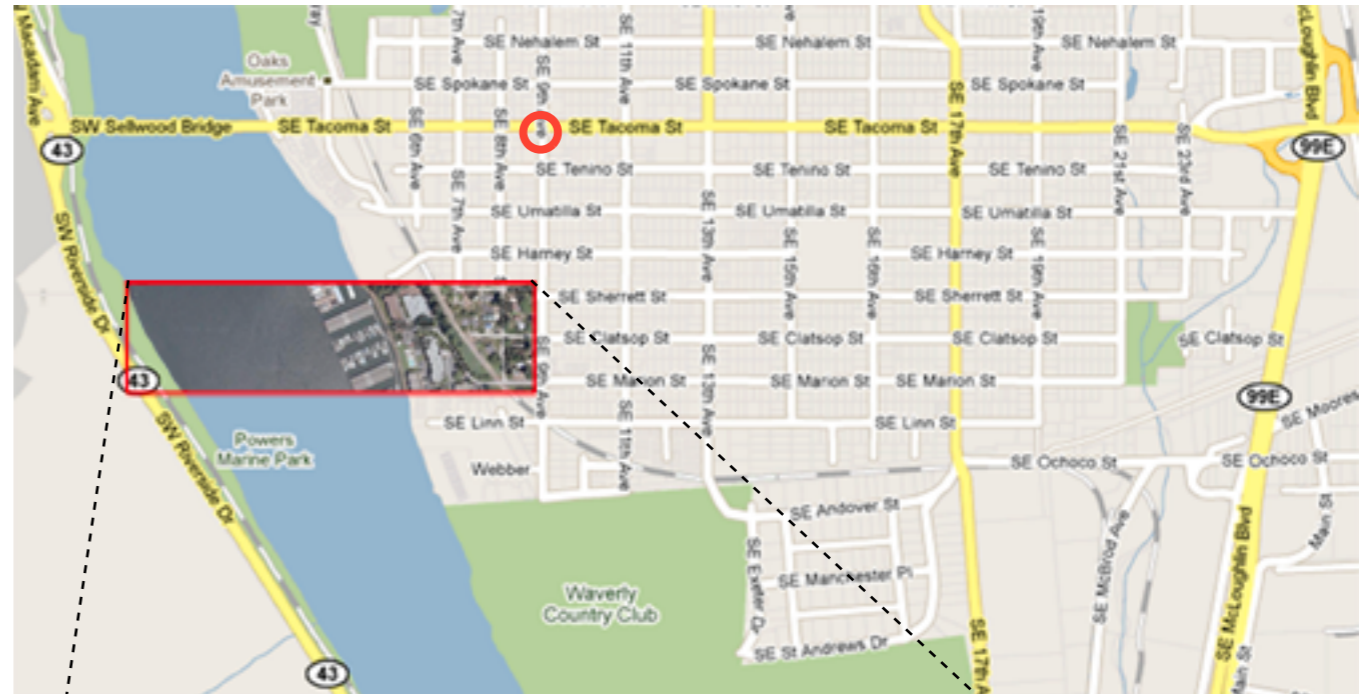

## Directions from the Portland International Airport:

Head southwest on NE Airport Way 2.3 mi

Merge onto I-205 S via the ramp to Portland/I-84/Salem 3.1 mi

Take exit 21B to merge onto I-84 W/US-30 W toward Portland 5.4 mi

Take the exit on the left onto I-5 S toward Salem/Beaverton 1.9 mi

Take exit 299A to merge onto SW Hood Ave/OR-43 toward Lake Oswego.  
Continue to follow OR-43 S 2.7 mi

Turn left at Ira Powers Park/SW Sellwood Bridge 0.3 mi

Continue onto SE Tacoma St 0.3 mi

Turn right at SE 9th Ave 0.3 mi

Turn right at SE Marion St. Continue straight across the train tracks. Once you enter the Waverly Yacht Club Condominiums, guest parking will be on the right at the top of the parking garage. To exit the parking garage, take the stairs down to the bottom level. On the right you will see the gates to the Waverly Marina and Dock. Use the code you were given or call Modern Edge and we will let you in. Modern Edge is located in the Marina's main building at the end of dock B.

## Getting Here