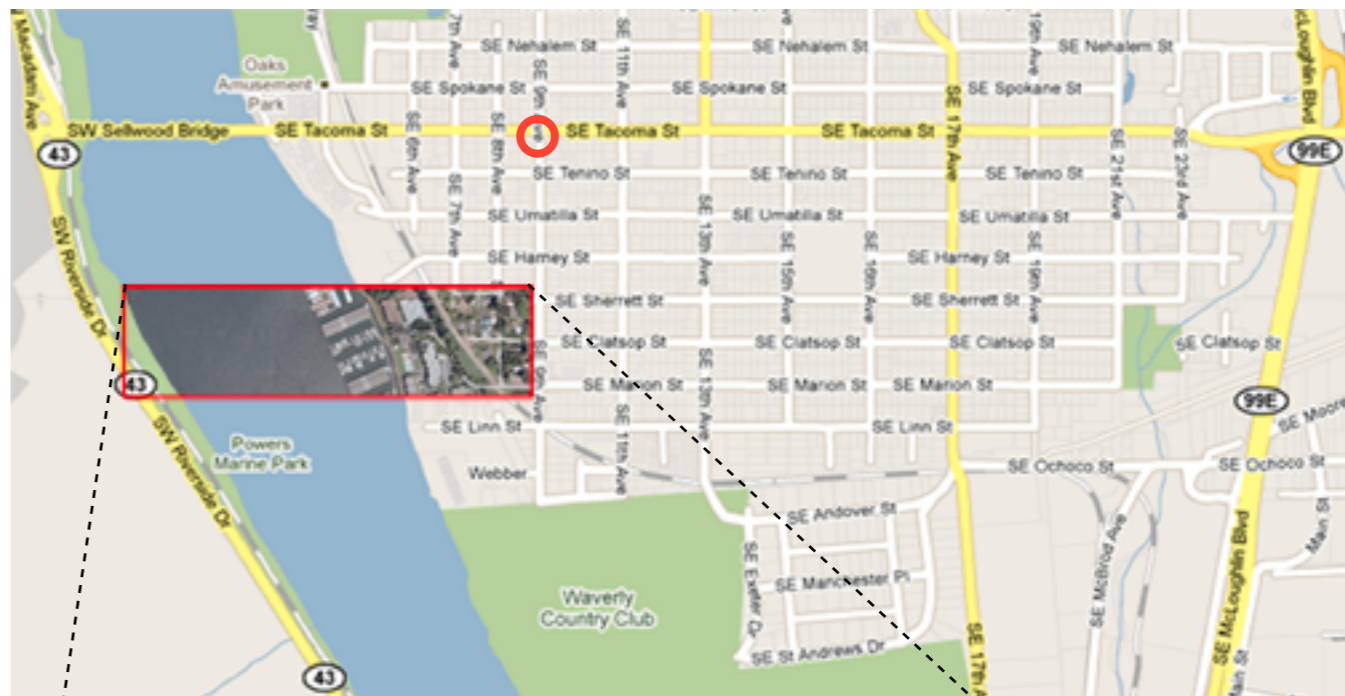

Info & Directions

Modern Edge is located in Portland Oregon:

Visit Us:

Modern Edge, Inc.
513 SE Marion St.
Portland, OR 97202

Mail & Packages:

Modern Edge, Inc.
1327 SE Tacoma St. #384
Portland, OR 97202

T 503.477.9961
F 503.477.9962

For Information: accounts@modernedge.com

For PR Inquiries: media@modernedge.com

Directions from the Portland Hilton:

Head south on SW Broadway 0.1 mi

Turn left onto SW Madison St 0.4 mi

Continue onto SW Hawthorne Bridge 0.3 mi

Take the Hawthorne Blvd ramp, merge onto SE Hawthorne Blvd 381 ft

Slight right onto the ramp to McLoughlin Blvd 331 ft

Merge onto SE Martin Luther King Jr Blvd 0.4 mi

Slight right onto SE Milwaukie Ave 0.1 mi

SE Milwaukie Ave turns slightly right and becomes SE 17th Ave 0.4 mi

Turn right at SE Marion St. Continue straight across the train tracks. Once you enter the Waverly Yacht Club Condominiums, guest parking will be on the right at the top of the parking garage. To exit the parking garage, take the stairs down to the bottom level. On the right you will see the gates to the Waverly Marina and Dock. Use the code you were given or call Modern Edge and we will let you in. Modern Edge is located in the Marina's main building at the end of dock B.