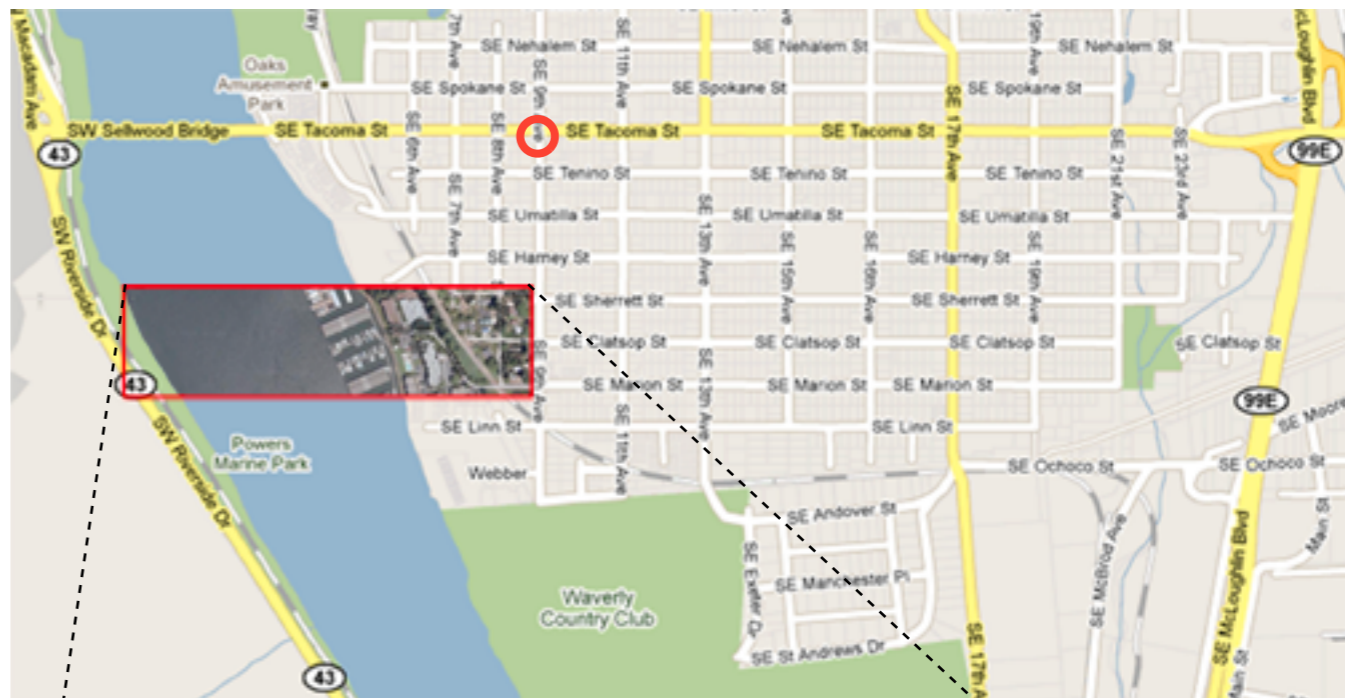

## Modern Edge is located in Portland Oregon:

## Directions from the Portland Hilton:

Head south on SW Broadway 0.1 mi

Turn left onto SW Madison St 0.4 mi

Continue onto SW Hawthorne Bridge 0.3 mi

Take the Hawthorne Blvd ramp, merge onto SE Hawthorne Blvd 381 ft

Slight right onto the ramp to McLoughlin Blvd 331 ft

Merge onto SE Martin Luther King Jr Blvd 0.4 mi

Slight right onto SE Milwaukie Ave 0.1 mi

SE Milwaukie Ave turns slightly right and becomes SE 17th Ave 0.4 mi

Turn right at SE Marion St. Continue straight across the train tracks. Once you enter the Waverly Yacht Club Condominiums, guest parking will be on the right at the top of the parking garage. To exit the parking garage, take the stairs down to the bottom level. On the right you will see the gates to the Waverly Marina and Dock. Use the code you were given or call Modern Edge and we will let you in. Modern Edge is located in the Marina's main building at the end of dock B.