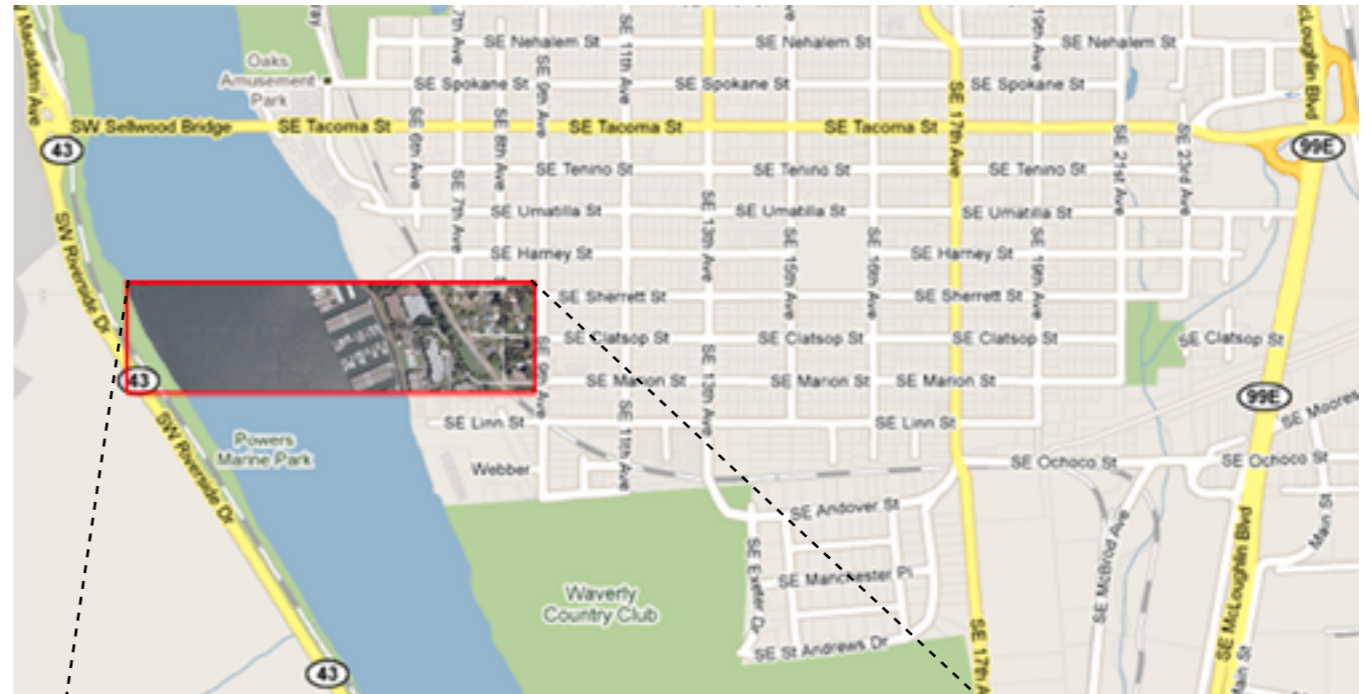

T 503.477.9961
F 503.477.9962

For Information: accounts@modernedge.com

For PR Inquiries: media@modernedge.com

Directions from the Portland International Airport:

Head southwest on NE Airport Way 2.3 mi

Merge onto I-205 S via the ramp to Portland/I-84/Salem 3.1 mi

Take exit 21B to merge onto I-84 W/US-30 W toward Portland 5.4 mi

Take the exit on the left onto I-5 S toward Salem/Beaverton 1.9 mi

Take exit 299A to merge onto SW Hood Ave/OR-43 toward Lake Oswego.
Continue to follow OR-43 S 2.7 mi

Turn left at Ira Powers Park/SW Sellwood Bridge 0.3 mi

Continue onto SE Tacoma St 0.3 mi

Turn right at SE 9th Ave 0.3 mi

Turn right at SE Marion St. Continue straight across the train tracks. Once you enter the Waverly Yacht Club Condominiums, guest parking will be on the right at the top of the parking garage. To exit the parking garage, take the stairs down to the bottom level. On the right you will see the gates to the Waverly Marina and Dock. Use the code you were given or call Modern Edge and we will let you in. Modern Edge is located in the Marina's main building at the end of dock B.